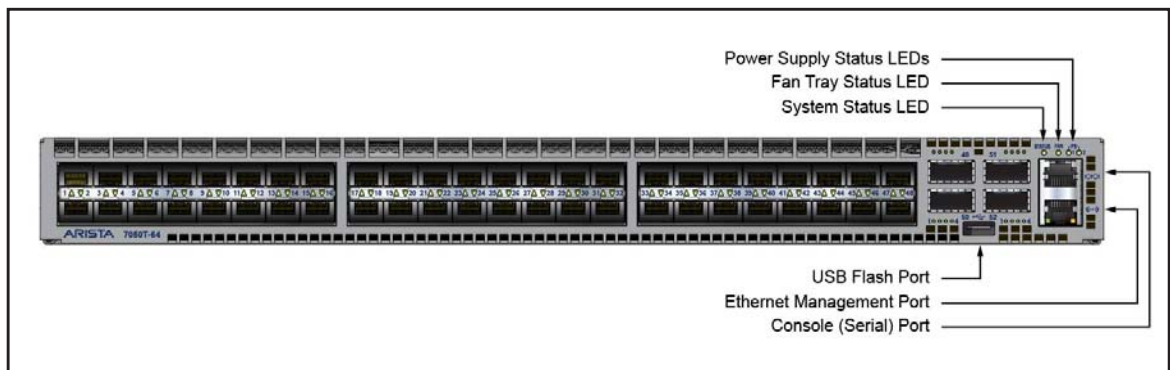

Front Panel

This appendix displays the front panel of all switches covered by this guide.

DCS-7048T-A

Figure C-1: DCS-7048T-A Front Panel

DCS-7050Q-16

Figure C-2: DCS-7050Q-16 Front Panel

DCS-7050QX-32

Figure C-3: DCS-7050QX-32 Front Panel

DCS-7050T-64

Figure C-8: DCS-7050T-64 Front Panel

DCS-7124FX

Figure C-9: DCS-7124FX Front Panel

DCS-7124SX

Figure C-10: DCS-7124SX Front Panel

DCS-7150S-24

Figure C-11: DCS-7150S-24 Front Panel