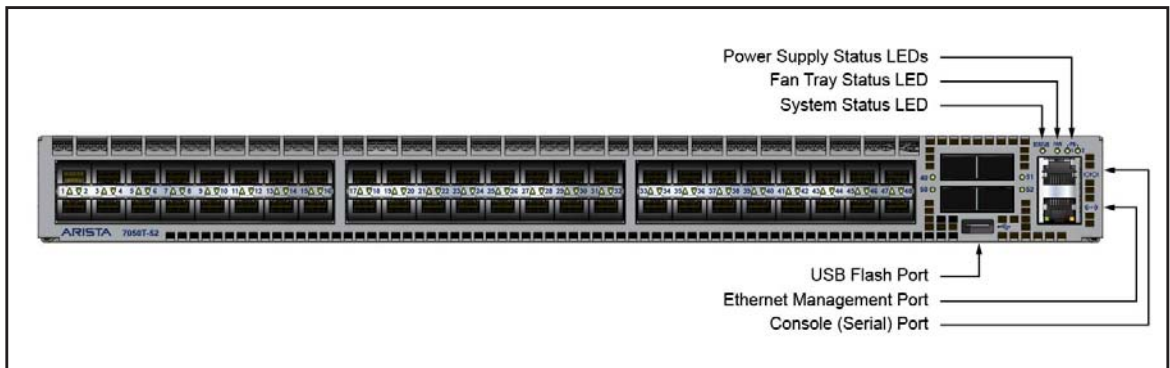

Front Panel

This appendix displays the front panel of all switches covered by this guide.

DCS-7048T-A

Figure C-1: DCS-7048T-A Front Panel

DCS-7050Q-16

Figure C-2: DCS-7050Q-16 Front Panel

DCS-7050QX-32

Figure C-3: DCS-7050QX-32 Front Panel

DCS-7050S-52

Figure C-4: DCS-7050S-52 Front Panel

DCS-7050S-64

Figure C-5: DCS-7050S-64 Front Panel

DCS-7050T-36

Figure C-6: DCS-7050T-36 Front Panel

DCS-7050T-52

Figure C-7: DCS-7050T-52 Front Panel

DCS-7050T-64

Figure C-8: DCS-7050T-64 Front Panel

DCS-7124FX

Figure C-9: DCS-7124FX Front Panel

DCS-7124SX

Figure C-10: DCS-7124SX Front Panel

DCS-7150S-24

Figure C-11: DCS-7150S-24 Front Panel